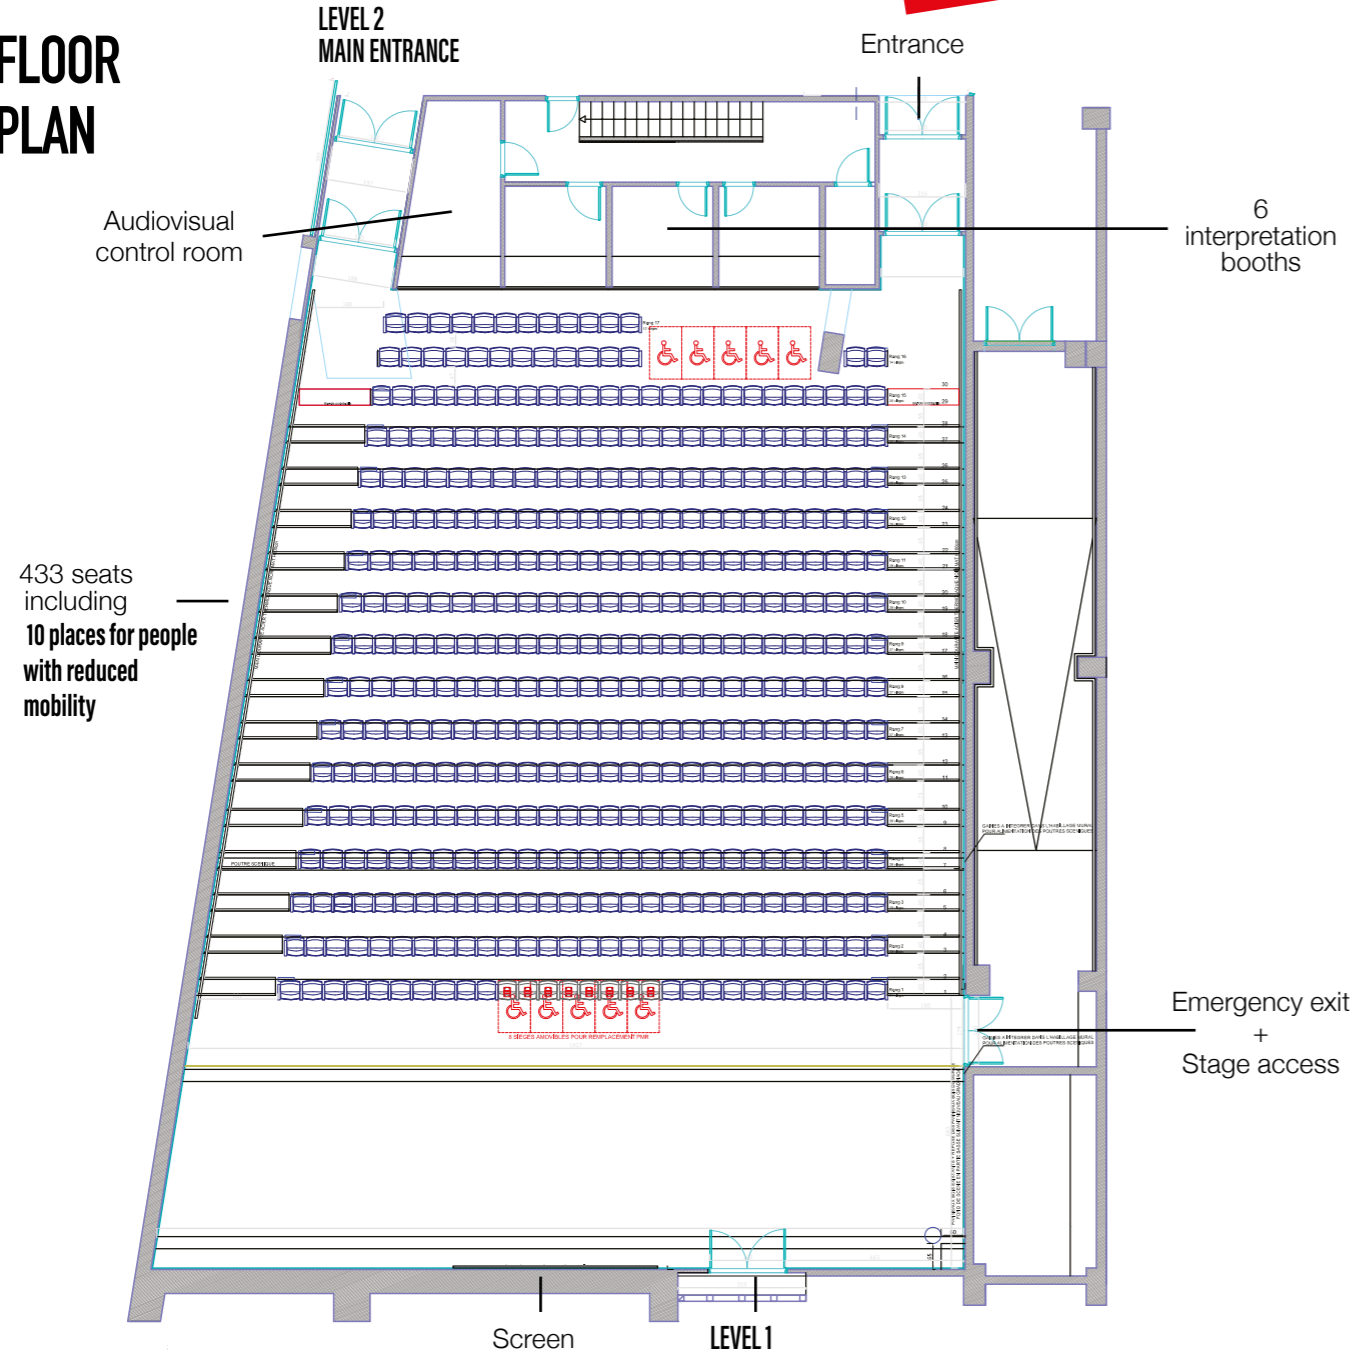

433 SEATS

100 M² STAGE

FLOOR PLAN

MARIE CURIE THEATER

FLEXIBLE AND SPACIOUS

CAPACITY

433 seats with 10 PMR seats

SET

20 m wide - 5 m depth - Max headroom 5.70 m
Non-raised stage - Black linoleum floor covering

LIGHTING

Permanent installation including:
24 Briteq BT-Theatre 102 Mk2 Led lighting
1 lighting technician

SOUND SYSTEM

2 wireless microphones
2 gooseneck microphone for lectern
4 wired microphones for speakers
L Acoustics sound system
Yamaha QL1 Digital console
1 sound technician

SCREENING

1 motorized screen 6 meters wide, 3.38 meters high.
The base of the screen is 1.15m from the ground when it's deployed to the maximum